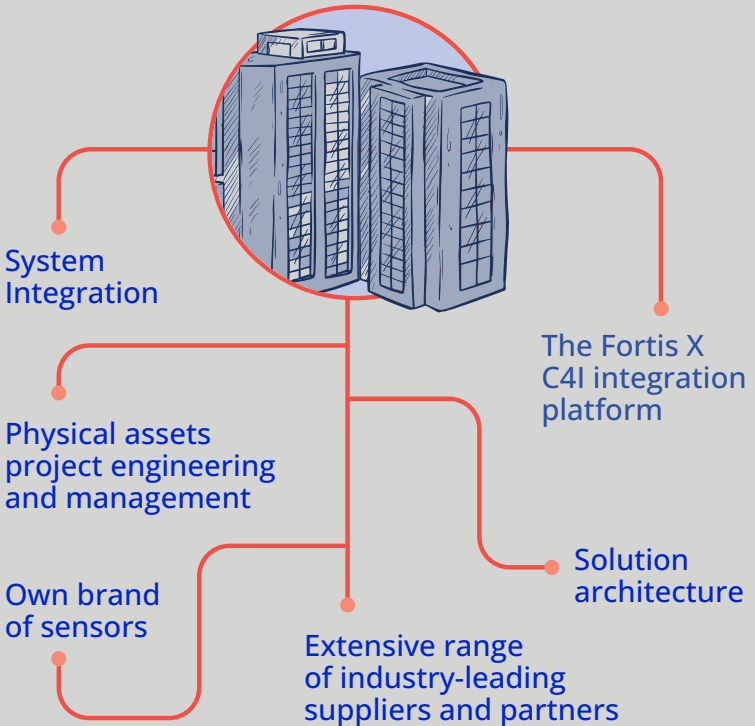

**MAGAL
SOLUTIONS**
Integrate to Innovate

Company Overview

Providing the big picture
that matters most to you

A leading provider of integrated solutions for

Security

Safety

Emergency

**Operational
Efficiency**

**Situational
Awareness**

Over 50 years of experience of providing state-of-the-art

Field-proven
End-to-End / A-to-Z
Specifically tailored solutions

For various turn-key tailored projects

Perimeter / sites
security & safety
management system

Integrating legacy IT
systems with state-of-
the-art C5I

Full perimeter /
multi-site emergency
response platform

Sensor fusion and AI
analytics solutions

Field teams / blue team
collaboration solutions

Intelligent data
integration of disparate
databases