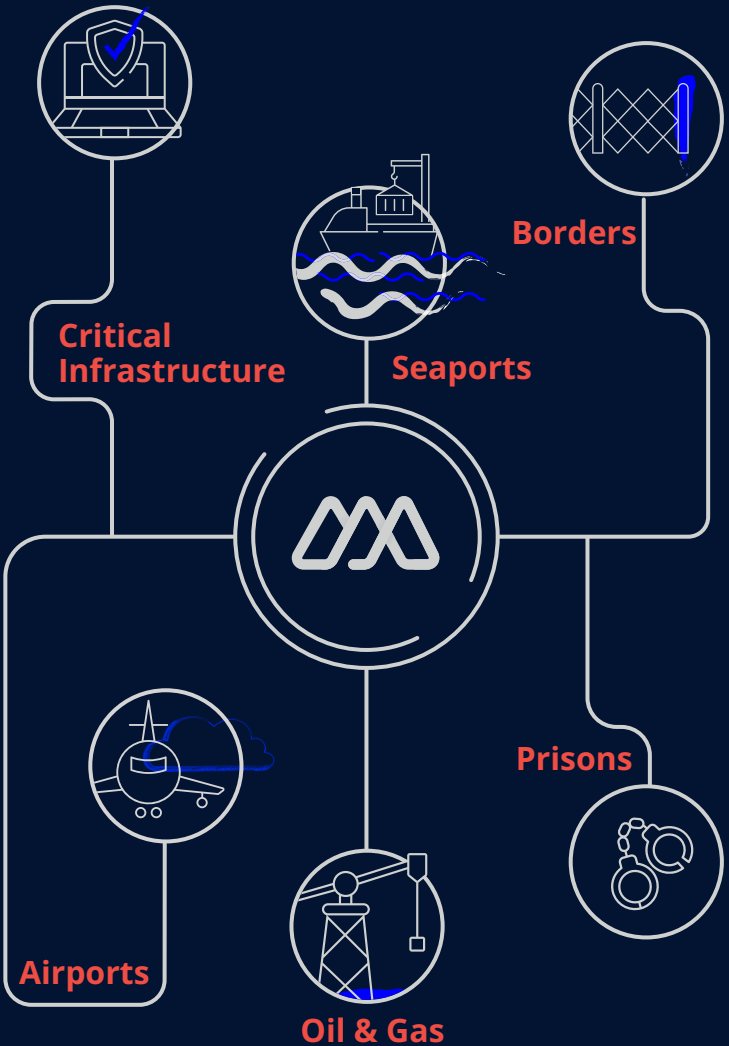

**MAGAL
SOLUTIONS**
Integrate to Innovate

Company Overview

Providing the big picture
that matters most to you

A leading provider of integrated solutions for

Security

Safety

Emergency

**Operational
Efficiency**

**Situational
Awareness**

Over 50 years of experience of providing state-of-the-art

Field-proven
End-to-End / A-to-Z
Specifically tailored solutions

For various turn-key tailored projects

Perimeter / sites
security & safety
management system

Integrating legacy IT
systems with state-of-
the-art C5I

Full perimeter /
multi-site emergency
response platform

Sensor fusion and AI
analytics solutions

Field teams / blue team
collaboration solutions

Intelligent data
integration of disparate
databases