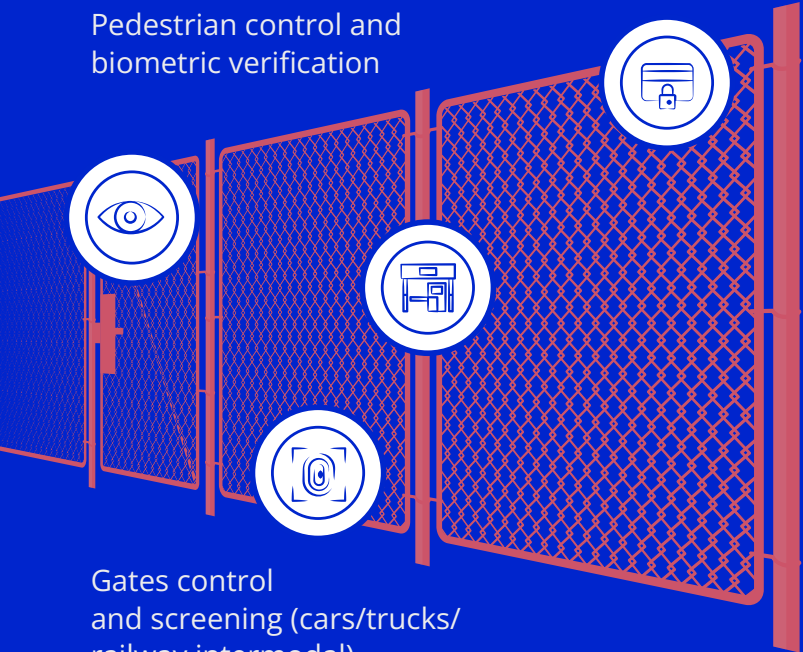

◎ 3rd party visitors

Full and detailed emergency incidents/events and routine management

Integration with intrusion detection and safety sensors

PZT/Stationary/Daylight/
Thermal cameras
through a VMS

Perimeter fence/zone
Sensors (Taut wire/
Accelerometer/
Fiberoptic)

Inspection/
maintenance drones

Drone detection
and counter-drone
systems

Underwater diver
detection sensors

Radars and Sigint
sensors

Surveillance drones and
autonomous systems

IOT / Industry 4.0
SCADA integration

Providing end-to-end perimeter access / site Control & management

LPR (License Plate Recognition)

Pedestrian control and biometric verification

Gates control and screening (cars/trucks/ railway intermodal)

Automated Gates System (AGS)

Full OCR (Optical Character Reading)

Advanced analytics and data mining providing actionable insights

Multiple types of safety and security video analytics

Combining commercial and operational insights