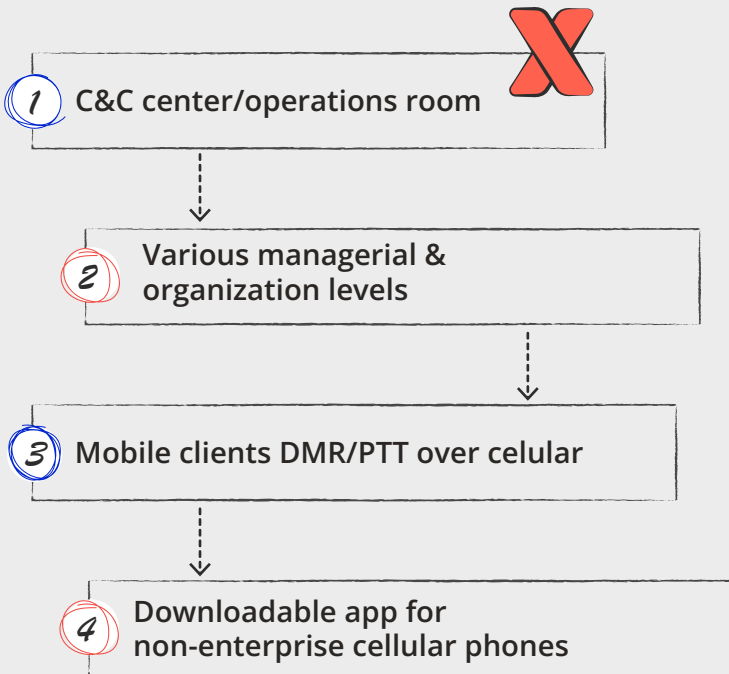

and providing:

Full operational **situational awareness** for both managers and field teams within their spheres of responsibility.

Control of **3rd party OEM** security/operational systems

Integrating with existing **safety management systems** & sensors

Collaboration of data across the organization/ perimeter

Data fusion and cross-domain insights

Performance **metrics**

Customizable **BI dashboards** for different departments

Data sharing and collaboration according to hierarchical permissions & individual authorizations

Provides full situational awareness for emergency, security and safety teams for every routine task or incident

◎ Site manager / department manager

◎ First responders

◎ Site employees

◎ External entities such as police, fire fighters, municipalities

◎ 3rd party visitors

Full and detailed emergency incidents/events and routine management

Integration with intrusion detection and safety sensors

PZT/Stationary/Daylight/
Thermal cameras
through a VMS

Perimeter fence/zone
Sensors (Taut wire/
Accelerometer/
Fiberoptic)