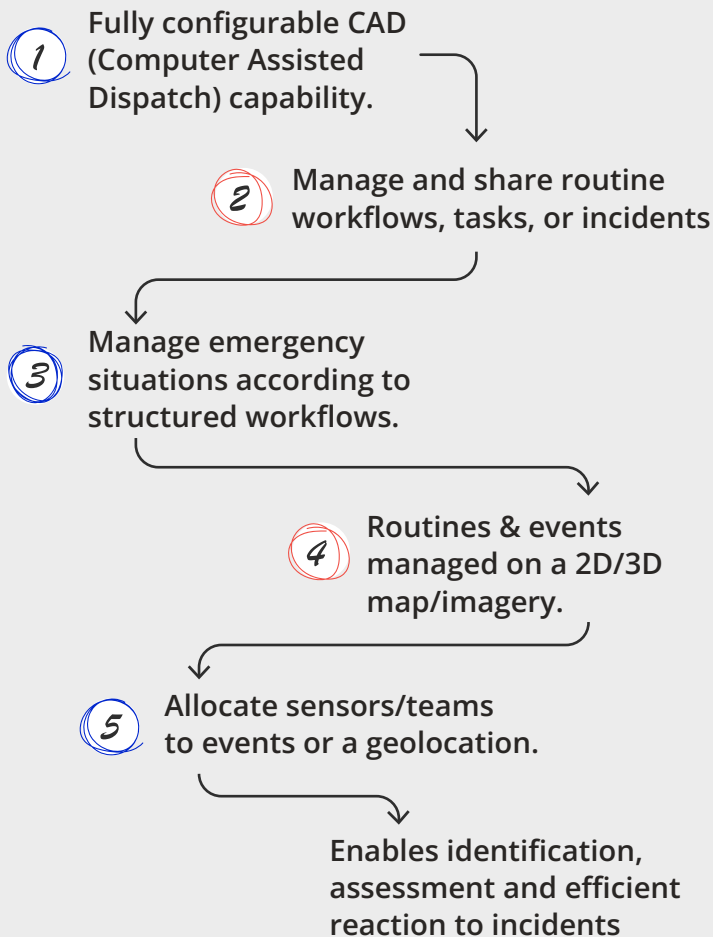

Collaboration of data across the organization/ perimeter

Data fusion and cross-domain insights

Performance **metrics**

Customizable **BI dashboards** for different departments

Data sharing and collaboration according to hierarchical permissions & individual authorizations

Provides full situational awareness for emergency, security and safety teams for every routine task or incident

◎ Site manager / department manager

◎ First responders

◎ Site employees

◎ External entities such as police, fire fighters, municipalities

◎ 3rd party visitors

Full and detailed emergency incidents/events and routine management

Integration with intrusion detection and safety sensors

PZT/Stationary/Daylight/
Thermal cameras
through a VMS

Perimeter fence/zone
Sensors (Taut wire/
Accelerometer/
Fiberoptic)

Inspection/
maintenance drones

Drone detection
and counter-drone
systems

Underwater diver
detection sensors

Radars and Sigint
sensors

Surveillance drones and
autonomous systems

IOT / Industry 4.0
SCADA integration